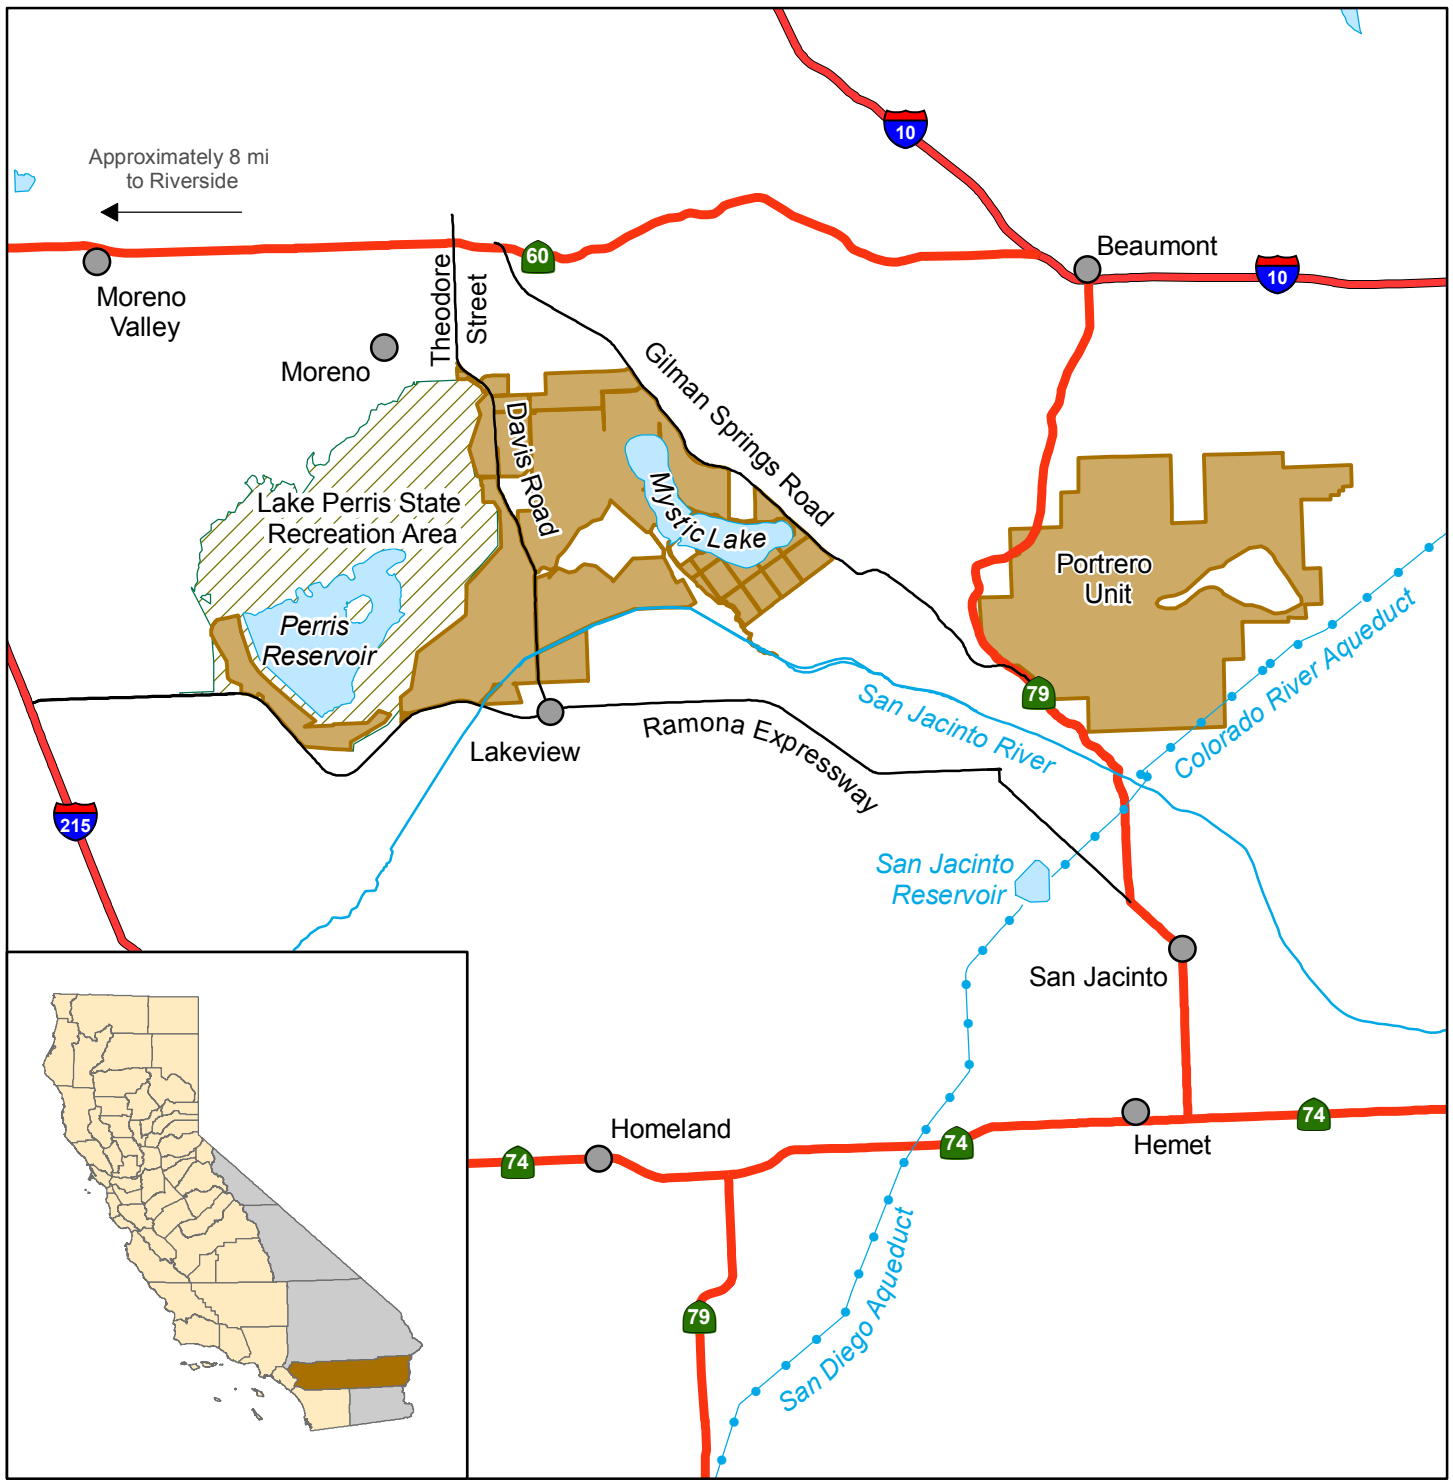

California Department of Fish and Game Inland Deserts Region SAN JACINTO WILDLIFE AREA Riverside County

Wildlife Area	State Highway	
State Recreation Area	Interstate Highway	
Aqueduct	Local Road	