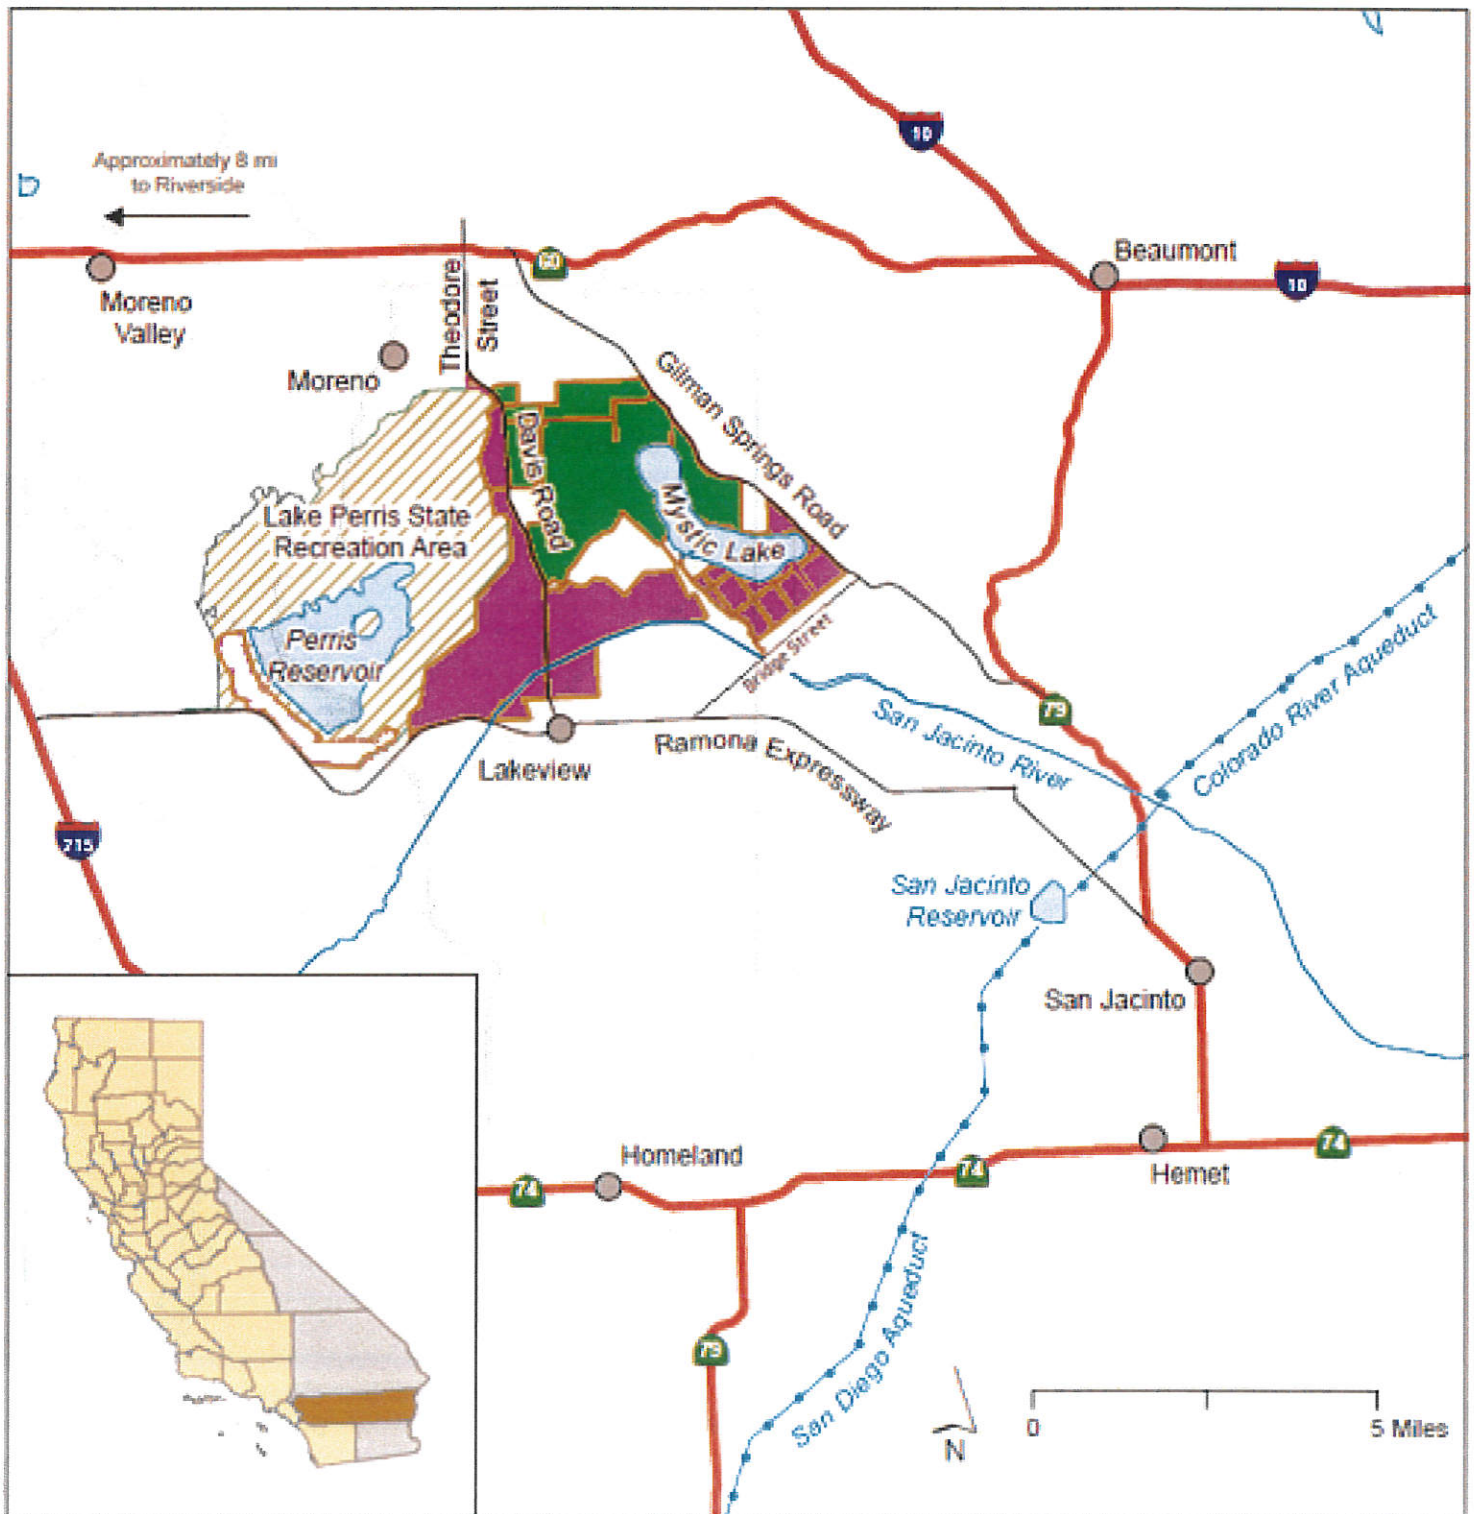

California Department of Fish and Wildlife
 Inland Deserts Region
SAN JACINTO WILDLIFE AREA
 Riverside County

- | | | |
|-----------------------|--------------------|------------------|
| Wildlife Area | State Highway | Upland Game Unit |
| State Recreation Area | Interstate Highway | Waterfowl Unit |
| Aqueduct | Local Road | |

ABSOLUTELY NO UPLAND GAME
HUNTING IN WATERFOWL UNIT
AFTER SEPTEMBER 3RD 2020

Disclaimer: Boundaries are approximate.
 Maps are intended for general purposes only.

December 2014 - WLB