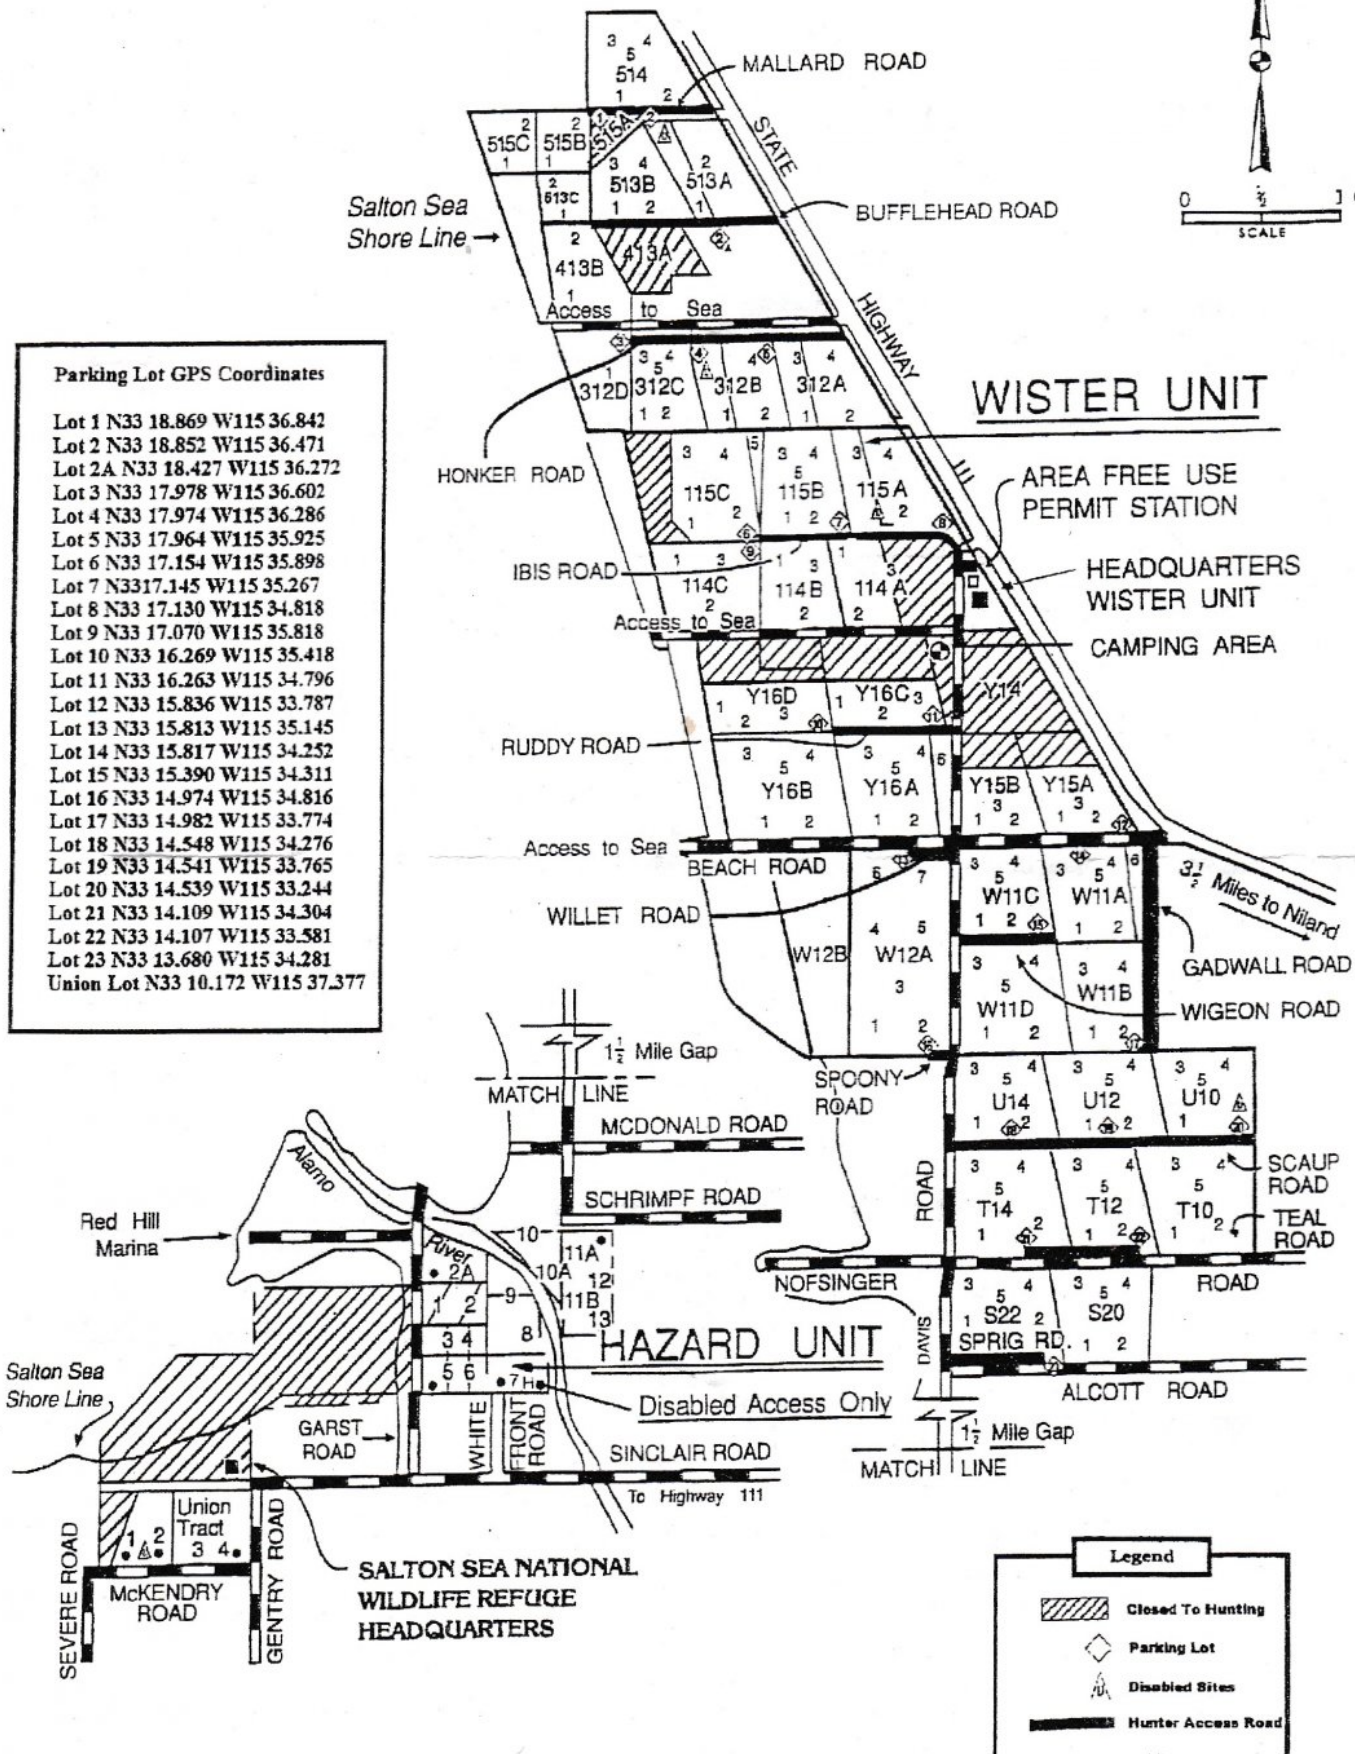

Imperial Wildlife Area California Department of Fish and Game

Parking Lot GPS Coordinates

Lot 1	N33 18.869	W115 36.842
Lot 2	N33 18.852	W115 36.471
Lot 2A	N33 18.427	W115 36.272
Lot 3	N33 17.978	W115 36.602
Lot 4	N33 17.974	W115 36.286
Lot 5	N33 17.964	W115 35.925
Lot 6	N33 17.154	W115 35.898
Lot 7	N33 17.145	W115 35.267
Lot 8	N33 17.130	W115 34.818
Lot 9	N33 17.070	W115 35.818
Lot 10	N33 16.269	W115 35.418
Lot 11	N33 16.263	W115 34.796
Lot 12	N33 15.836	W115 33.787
Lot 13	N33 15.813	W115 35.145
Lot 14	N33 15.817	W115 34.252
Lot 15	N33 15.390	W115 34.311
Lot 16	N33 14.974	W115 34.816
Lot 17	N33 14.982	W115 33.774
Lot 18	N33 14.548	W115 34.276
Lot 19	N33 14.541	W115 33.765
Lot 20	N33 14.539	W115 33.244
Lot 21	N33 14.109	W115 34.304
Lot 22	N33 14.107	W115 33.581
Lot 23	N33 13.680	W115 34.281
Union Lot	N33 10.172	W115 37.377

Legend

- Closed To Hunting
- Parking Lot
- Disabled Sites
- Hunter Access Road